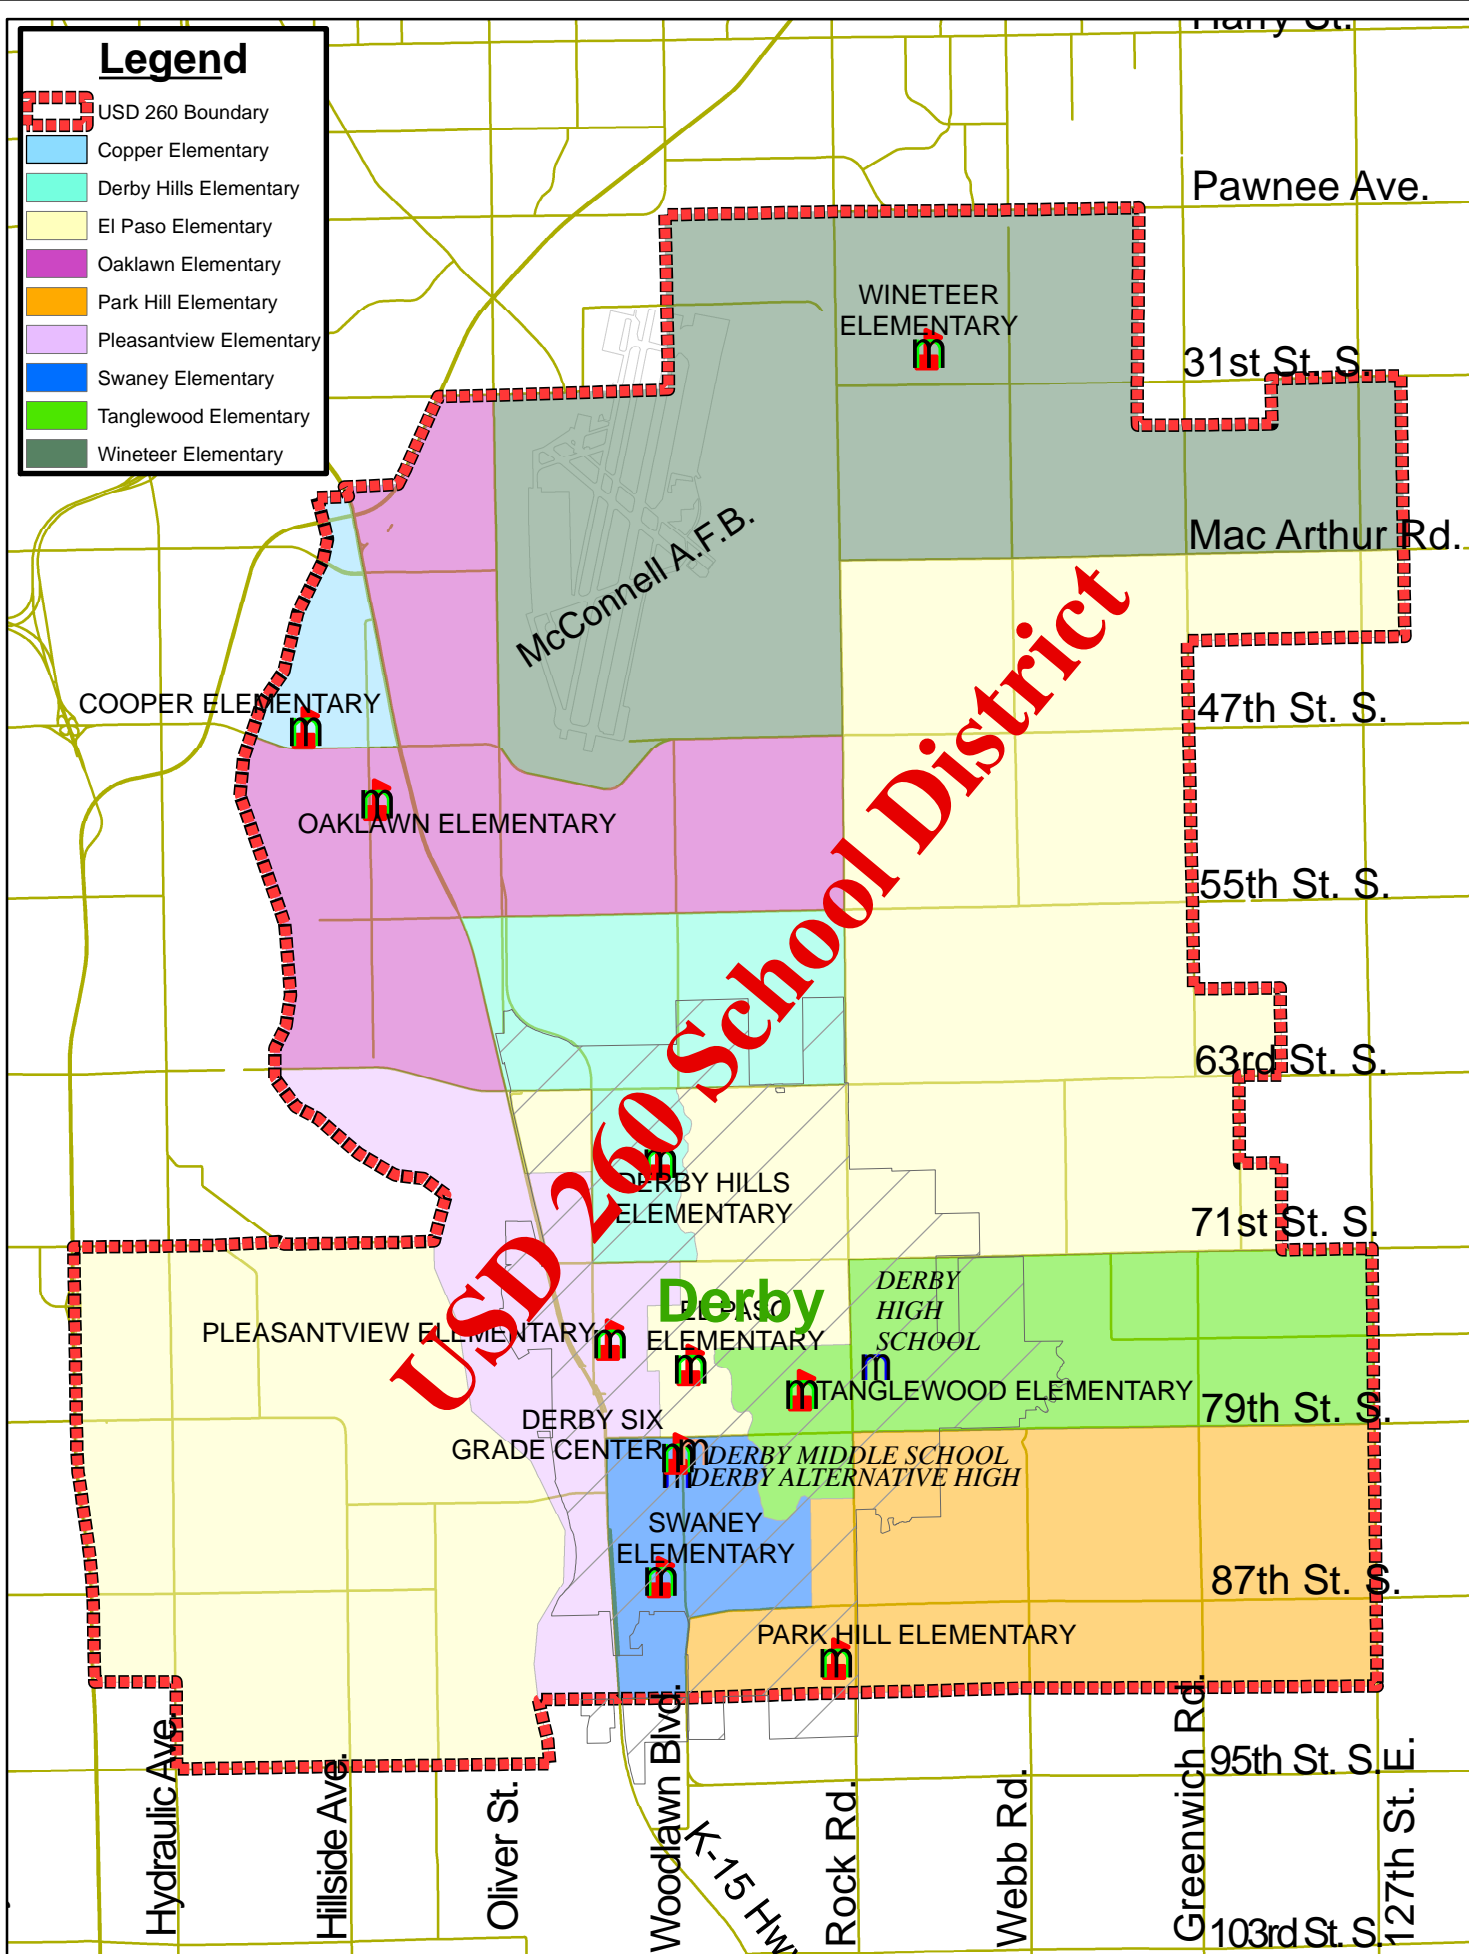

Legend

-  USD 260 Boundary
-  Copper Elementary
-  Derby Hills Elementary
-  El Paso Elementary
-  Oaklawn Elementary
-  Park Hill Elementary
-  Pleasantview Elementary
-  Swaney Elementary
-  Tanglewood Elementary
-  Wineteer Elementary

USD 260 School District

Derby USD 260 School Boundaries