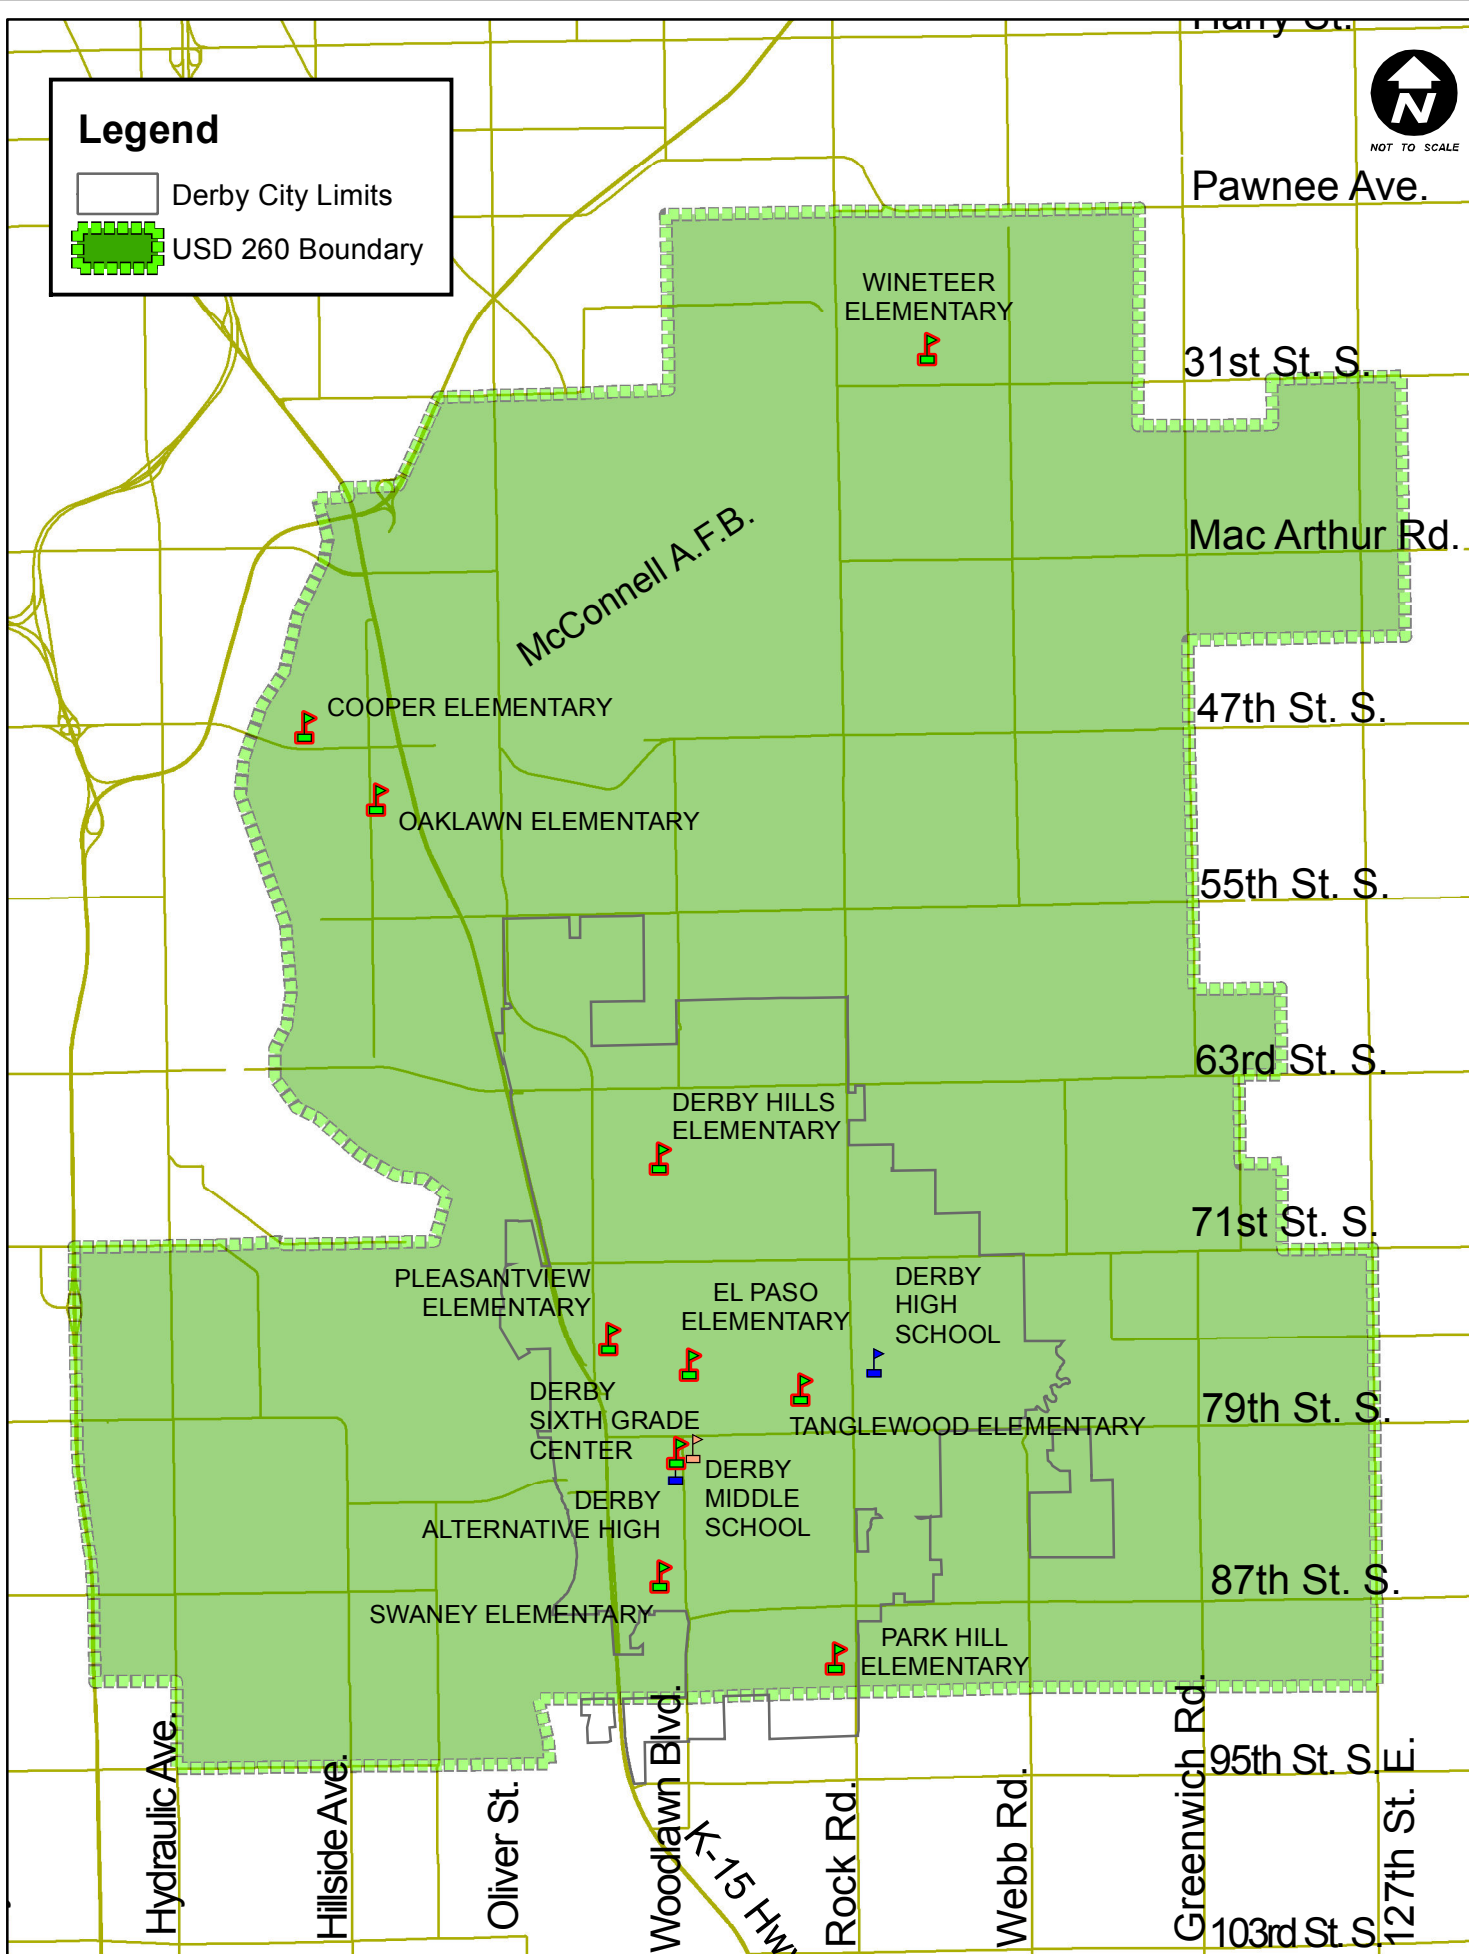

NOT TO SCALE

Legend

-  Derby City Limits
-  USD 260 Boundary

Derby USD 260 - District Boundary