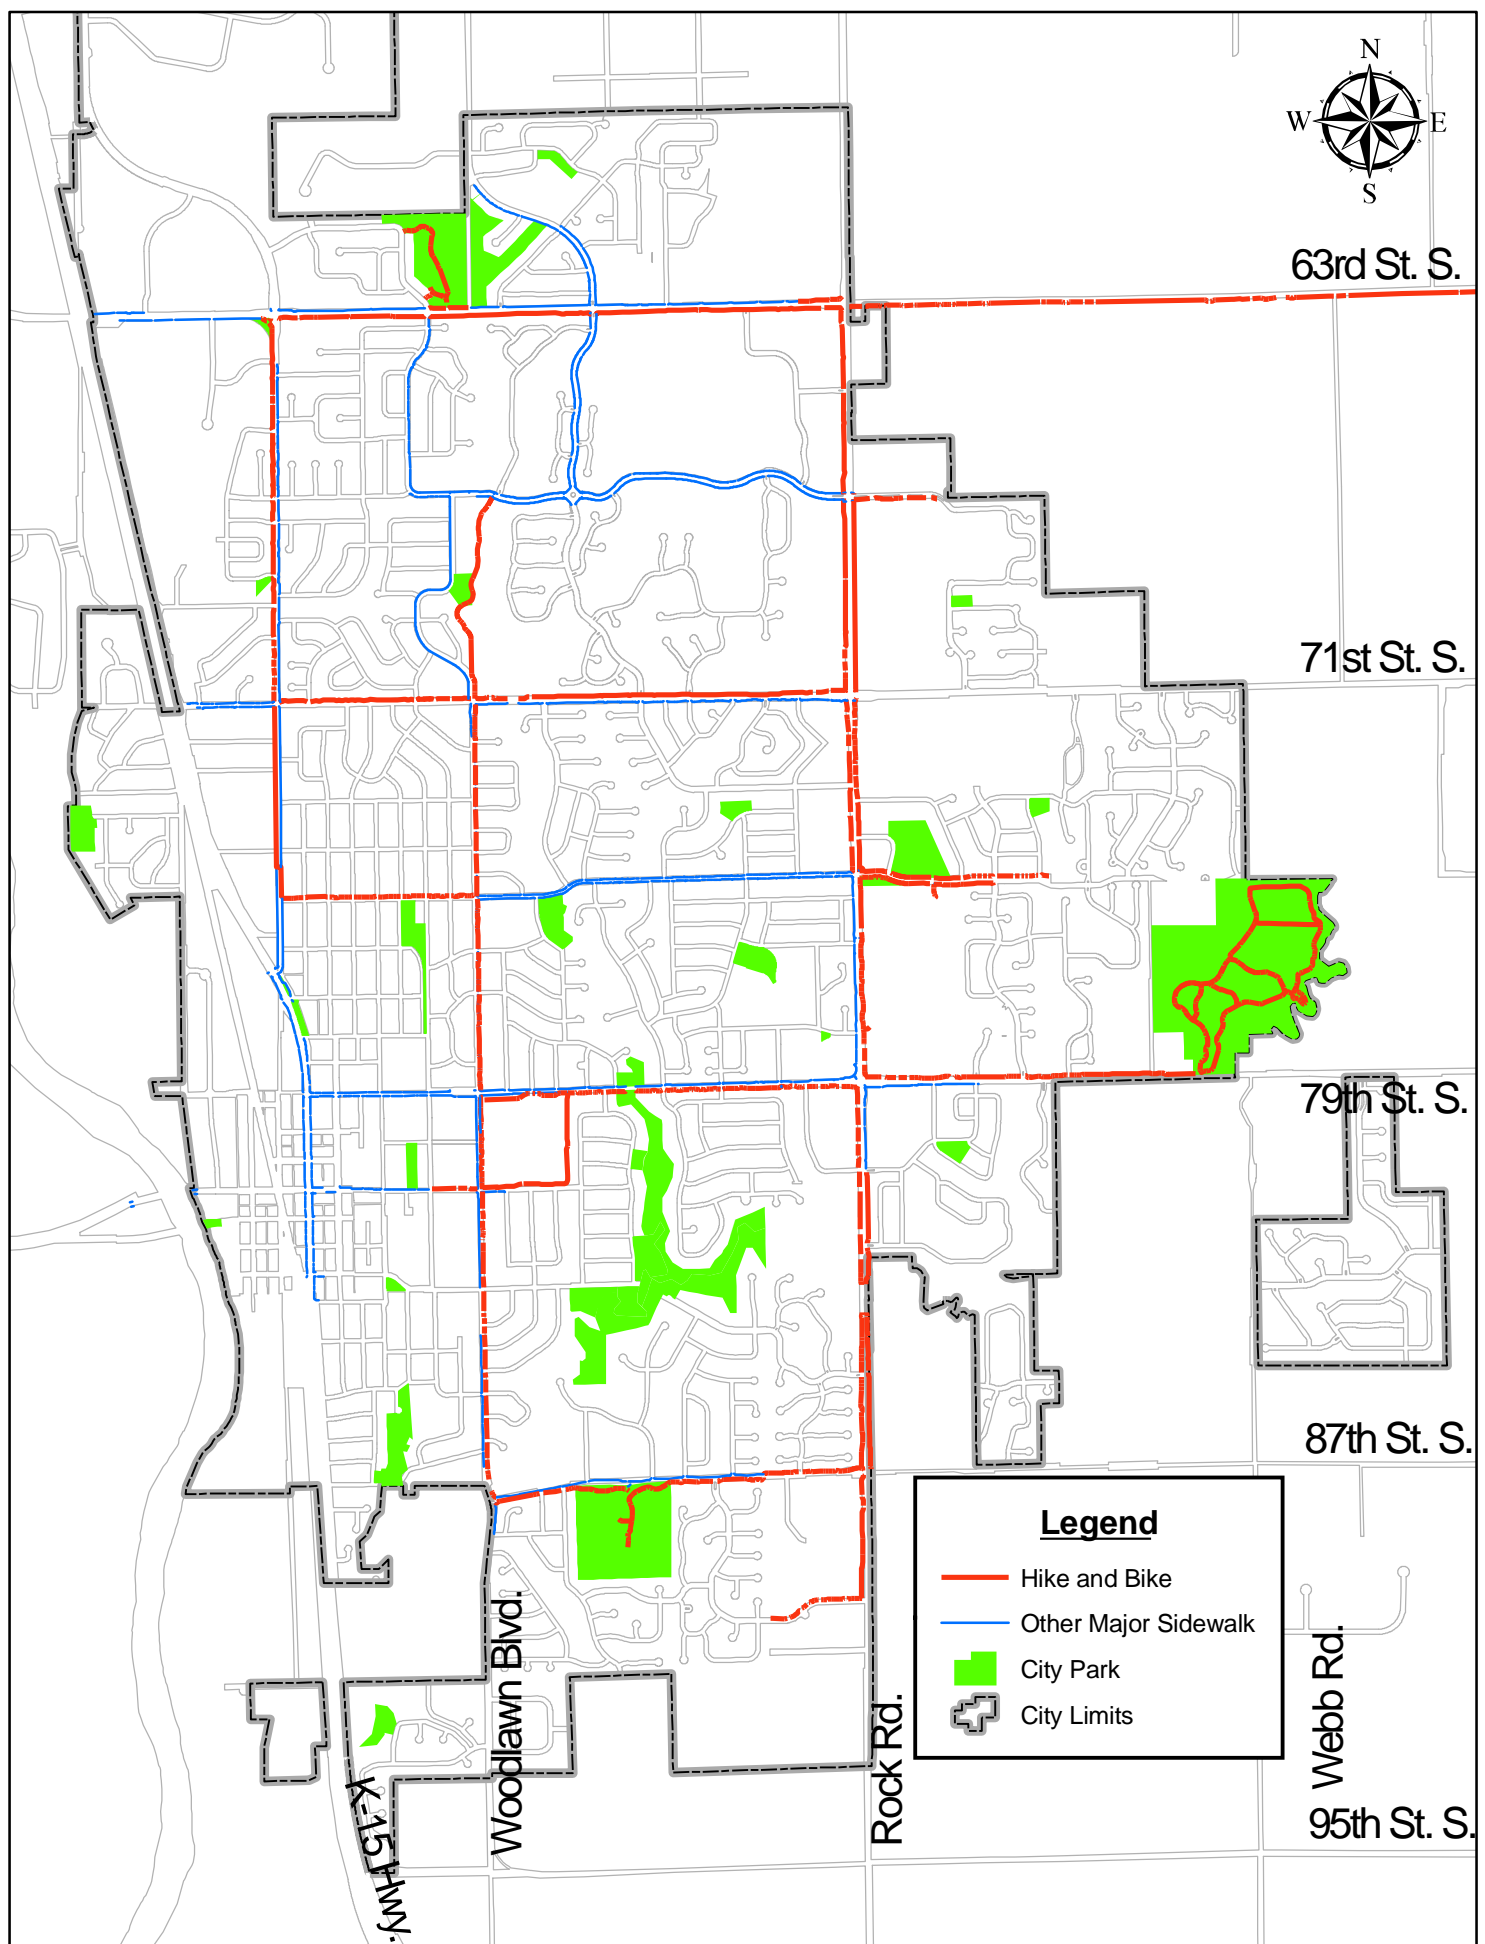

63rd St. S.

71st St. S.

79th St. S.

87th St. S.

95th St. S.

Woodlawn Blvd.

Rock Rd.

Webb Rd.

X-15 HWY

**Legend**

- Hike and Bike
- Other Major Sidewalk
- City Park
- City Limits

**City of Derby - Hike and Bike Trails**