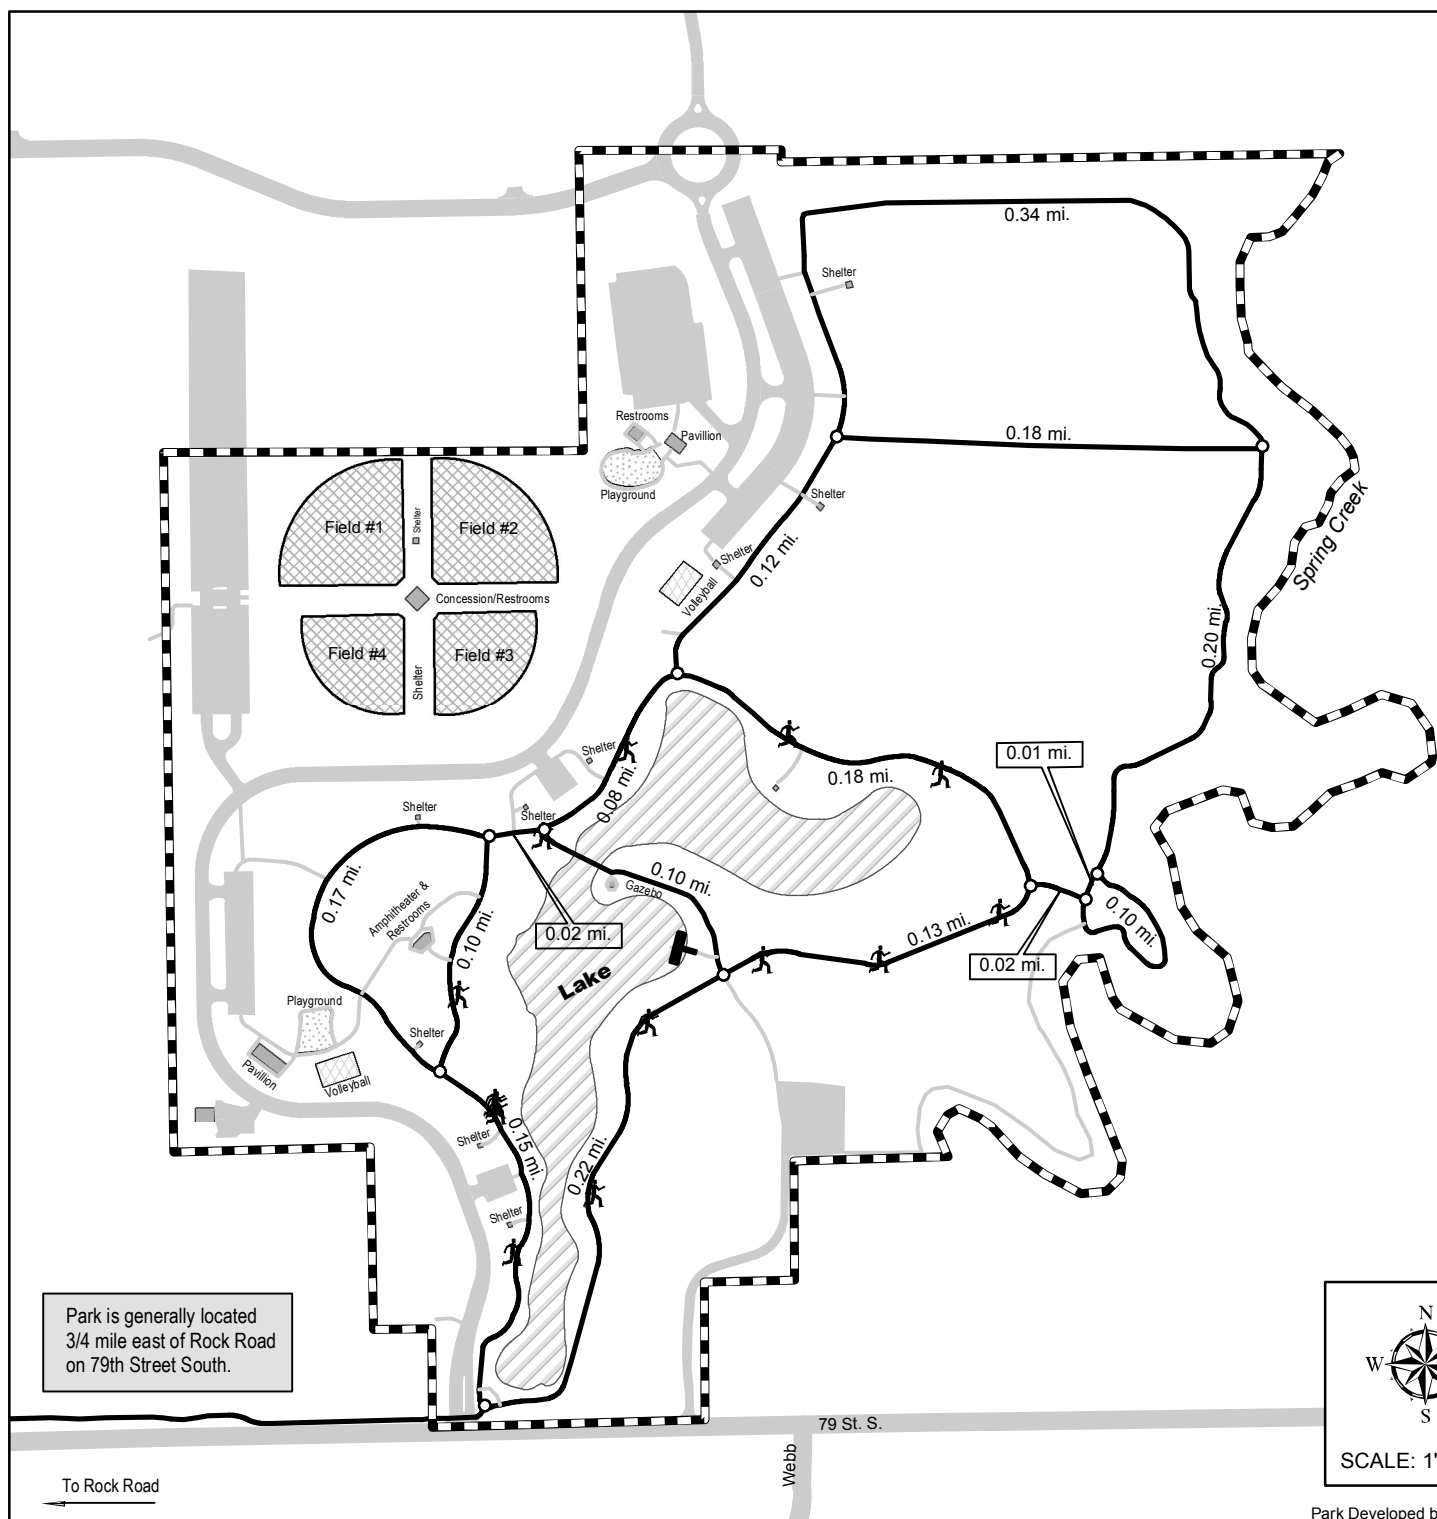

HIGH PARK

Area Map

Park Hours: 7:00 A.M. - 11:00 P.M.

GENERAL PARK RULES

- Please Help Keep Park Clean
- Deposit Trash in Receptacles
- Keep Vehicles Off Grass
- No Campfires or Camping
- No Alcoholic Beverages
- Dogs Must Be Kept On a Leash
- Please Cleanup After Your Pet

LAKE RULES

- No Watercrafts, Tubes, or Rafts
- No Wading, Swimming, or Diving
- No Ice-Fishing or Ice-Skating
- Keep Dogs Out of Lake
- Kansas Fishing Regulations Apply

Legend

-  Park Boundary
-  Fitness Station
-  Dock
-  Misc. Sidewalk
-  Hike and Bike
-  Pond
-  Parking Lots

Park is generally located
3/4 mile east of Rock Road
on 79th Street South.

To Rock Road

Park Developed by: City of Derby

Map Produced by: City of Derby, GIS Dept., Aug. 2009