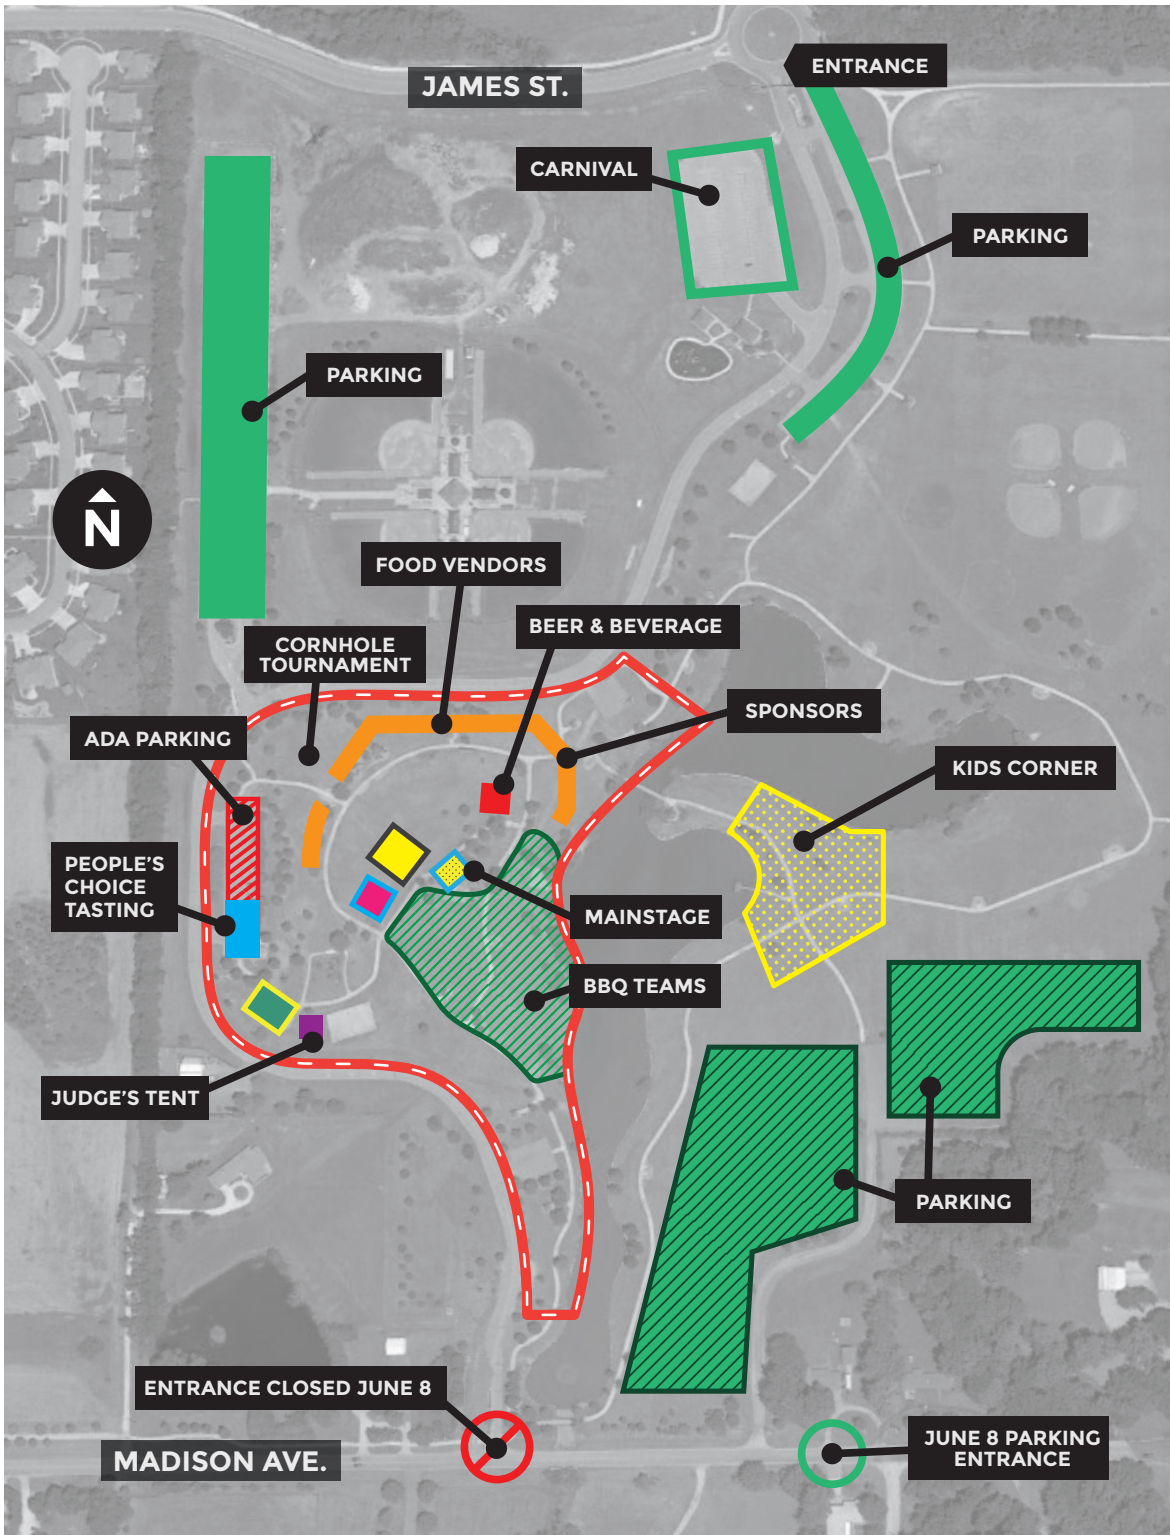

# Smoke on the Plains

## DERBY BBQ & MUSIC FEST

**JUNE 6, 6 TO 10PM (CARNIVAL ONLY)**  
**JUNE 7, 6 TO 10PM**  
**JUNE 8, 9AM TO 3PM, 6 TO 10PM**

**HIGH PARK, 2801 E. JAMES**

-  Derby Orthodontics Kids Corner
-  Hog Wild Pit Bar-B-Que Military Family Tent
-  Security 1st Mainstage
-  Lions Noon Club Beer & Beverage Tent
-  Command Center / First Aid
-  People's Choice Tasting
-  Buy People's Choice Tasting Kits
-  BBQ Teams
-  Turn In Judge's Tent
-  Food Trucks / Vendors / Sponsors
-  ADA Parking
-  Thurs., Fri. & Sat. Parking
-  Saturday Parking
-  Beer allowed in this area