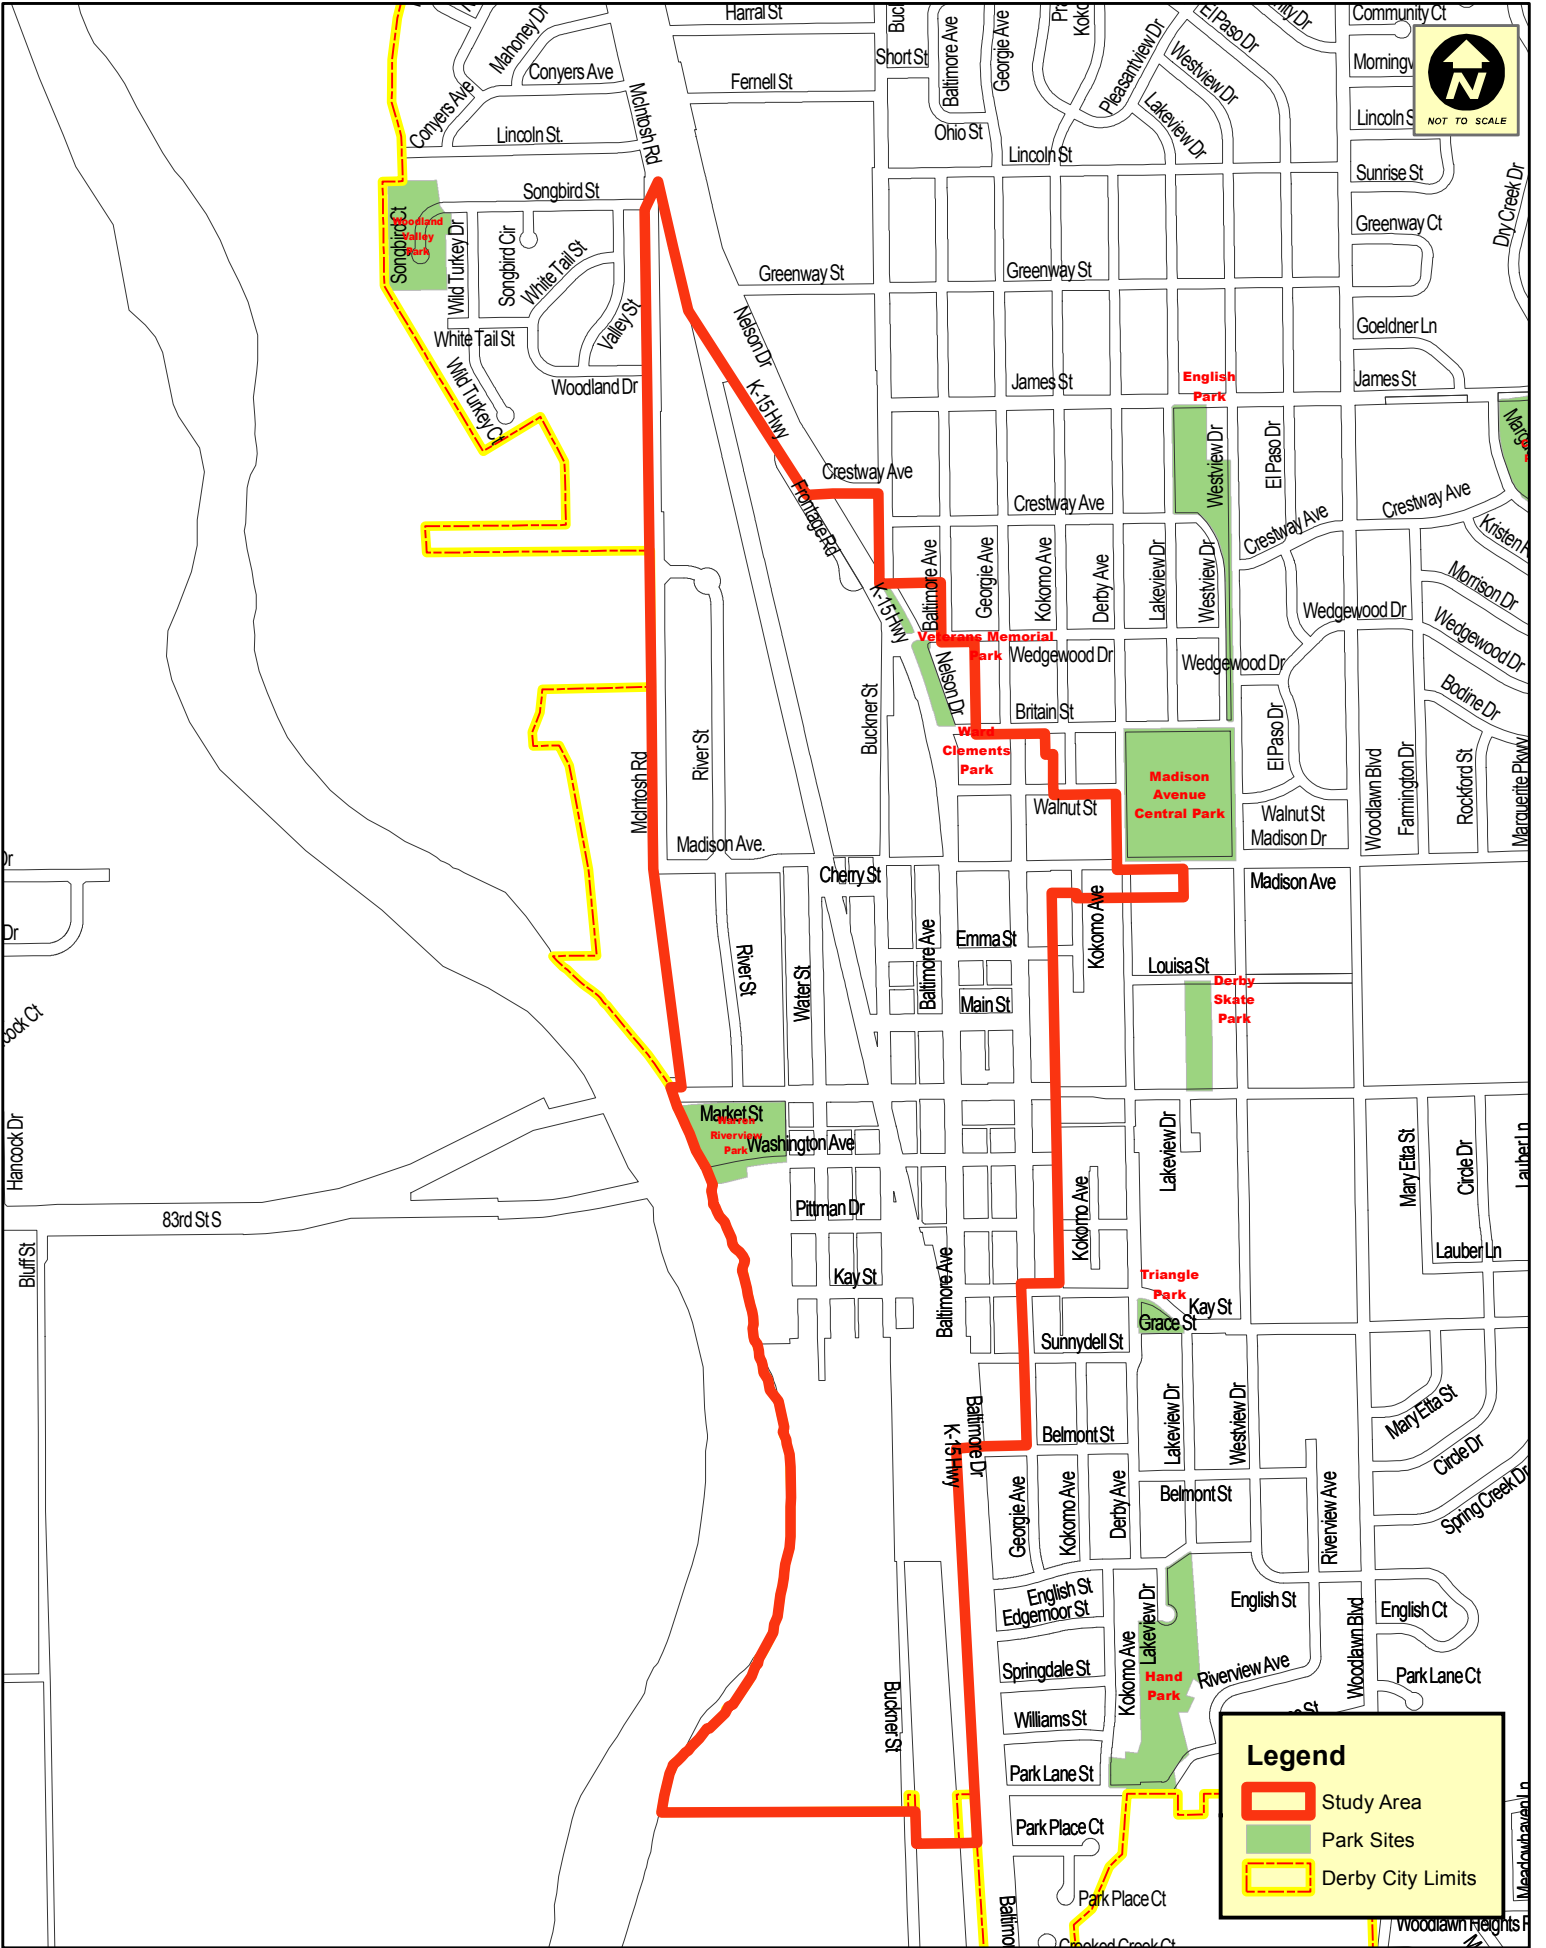

West End Study Area

Legend

- Study Area
- Park Sites
- Derby City Limits